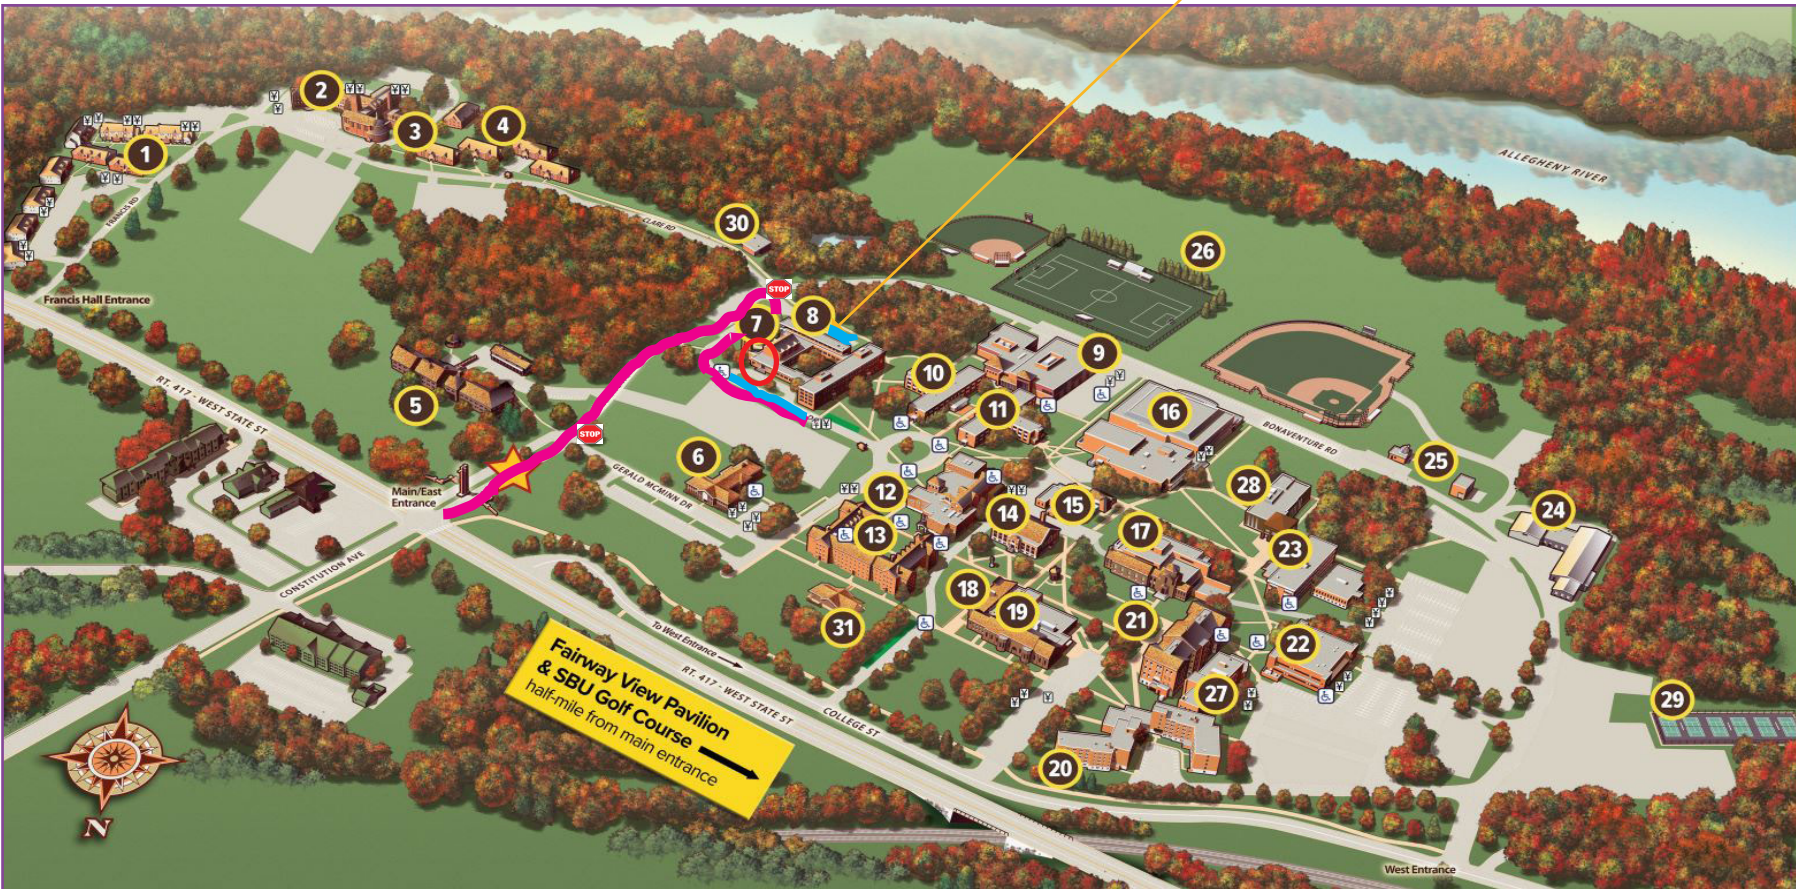

For assistance day of:
 Call Safety and Security
 (716) 375-2525

**EVENT LOCATION: DOYLE HALL CONFERENCE CENTER
 BUILDING DIRECTLY BEHIND LARGE ST. BONAVENTURE
 SIGN (see image)**

CAMPUS LOCATIONS

- ★ Main entrance to campus
 - 1. Student Townhouses (H)
 - 2. Francis Hall/San Damiano (A & H)
 - 3. Student Apartments (H)
 - 4. Student Apartments (H)
 - 5. Franciscan Friary
 - 6. Administration Building
 - 7. University Chapel
 - 8. Doyle Hall/Conference Center
 - 9. Richter Center (fitness)
 - 10. Falconio Hall (H)
 - 11. Robinson Hall (H)
 - 12. Quick Center For The Arts
 - 13. Devereux Hall (H)/Garret Theater
 - 14. Butler Memorial Hall
 - 15. McGinley-Carney Center (Ministries)
 - 16. Reilly Center/Bob Lanier Court
 - 17. Friedsam Memorial Library
 - 18. Café La Verna
 - 19. Hickey Dining Hall/Rathskeller
 - 20. Shay & Loughlen Halls (H)
 - 21. De La Roche Hall (A)
 - 22. Murphy Professional Building (A)
 - 23. Plassmann Hall (A)
 - 24. Maintenance/Central Receiving
 - 25. University Observatory
 - 26. Marra Athletics Fields Complex
 - 27. Walsh Science Center (A)
 - 28. Swan Business Center (A)
 - 29. Tennis Courts
 - 30. Public Restroom
 - 31. Marchiori Pavilion
 - (A) Academics
 - (H) Housing
- Handicapped building access
 Handicapped parking spaces

Follow pink line on map for parking

- From Rt 417-West State St, turn onto CAMPUS at MAIN ENTRANCE and stay in left lane
- After entering main entrance and stopping at 1st STOP continue straight.
- After stopping at the 2nd STOP sign, take a sharp right to come up around the side of the building.
- You may park along the roadway as well as the parking lots directly around the building.
- Denoted in a blue line is where accessible parking is along the roadway (there will be ramp entrance into building) OR limited spots behind the building (there will be an elevator entrance into building.)